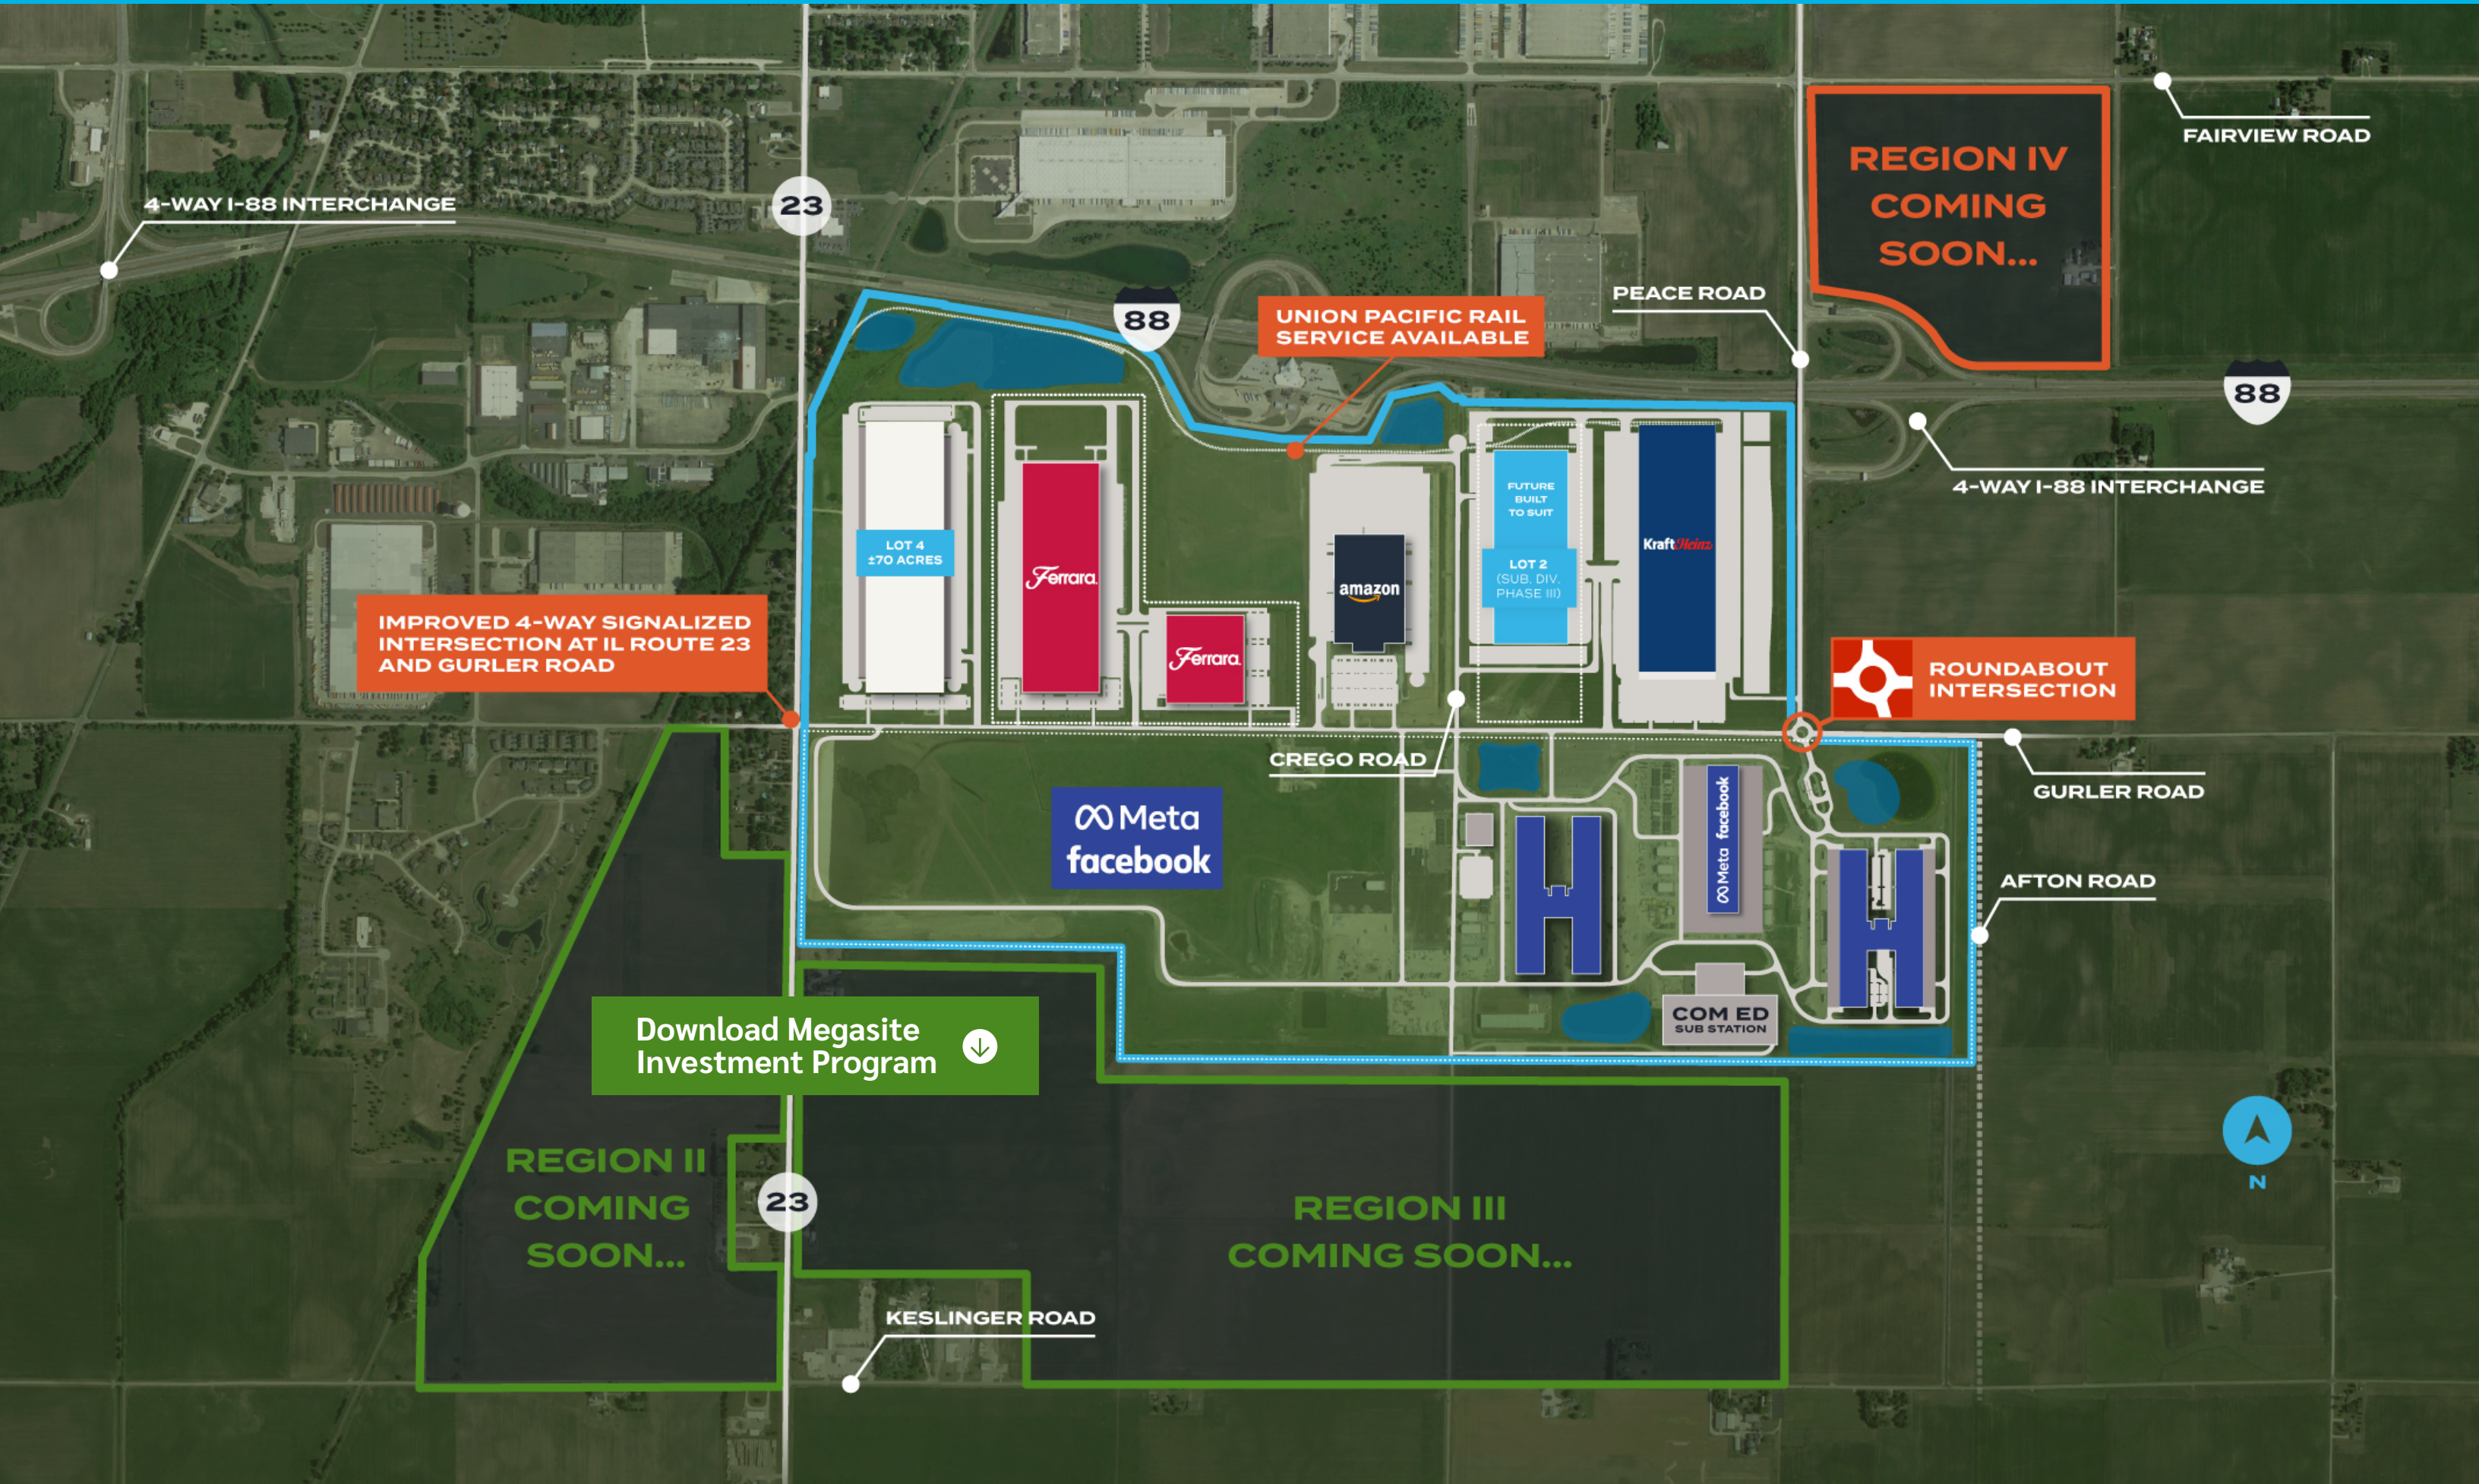

IMPROVED 4-WAY SIGNALIZED
INTERSECTION AT IL ROUTE 23
AND GURLER ROAD

ROUNDABOUT
INTERSECTION

Download Megasite
Investment Program

**REGION II
COMING
SOON...**

23

**REGION III
COMING SOON...**

- MISSION CRITICAL FACILITIES
- DATA CENTER FACILITIES

KESLINGER ROAD

4-WAY I-88 INTERCHANGE

23

88

PEACE ROAD

FAIRVIEW ROAD

88

4-WAY I-88 INTERCHANGE

GURLER ROAD

AFTON ROAD

4-WAY I-88 INTERCHANGE

23

FAIRVIEW ROAD

REGION IV
COMING
SOON...

UNION PACIFIC RAIL
SERVICE AVAILABLE

PEACE ROAD

88

4-WAY I-88 INTERCHANGE

LOT 4
±70 ACRES

Ferrara

amazon

FUTURE
BUILT
TO SUIT

Kraft Heinz

IMPROVED 4-WAY SIGNALIZED
INTERSECTION AT IL ROUTE 23
AND GURLER ROAD