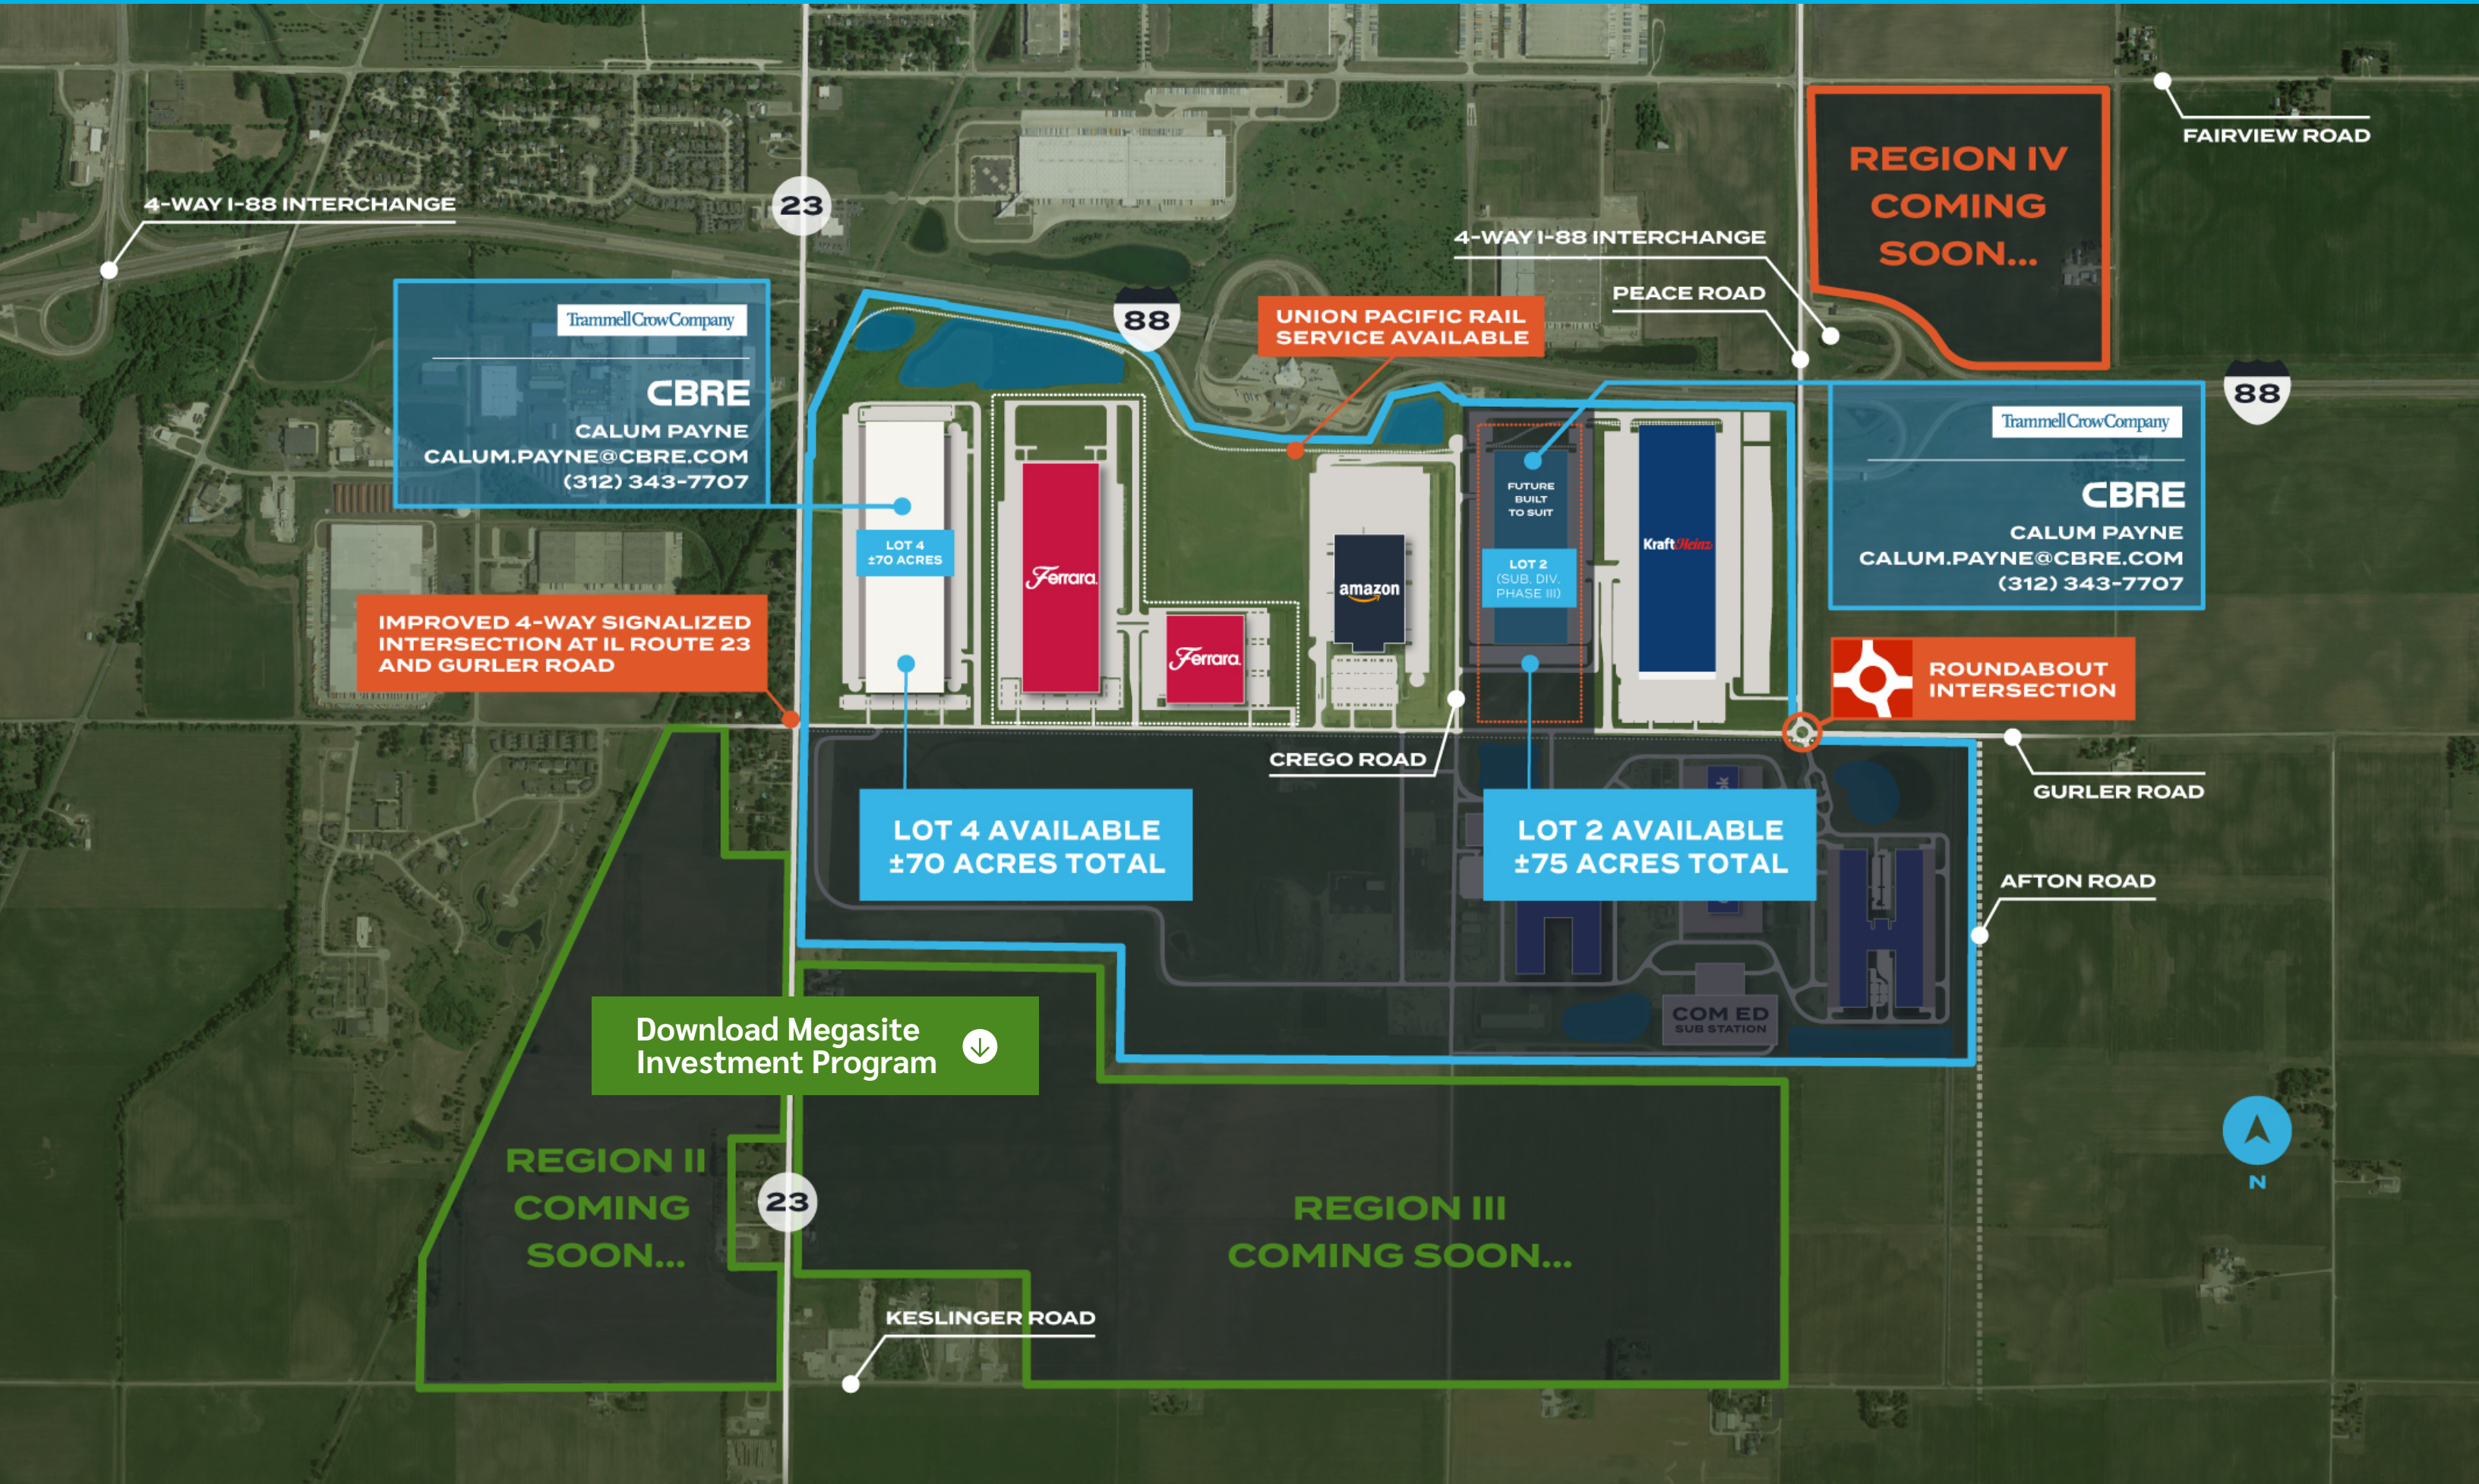

4-WAY I-88 INTERCHANGE

IMPROVED 4-WAY SIGNALIZED INTERSECTION AT IL ROUTE 23 AND GURLER ROAD

ROUNDABOUT INTERSECTION

CHICAGOWEST BUSINESS CENTER

GURLER ROAD

Download Megasite Investment Program

AFTON ROAD

REGION II COMING SOON...

23

REGION III COMING SOON...

KESLINGER ROAD

4-WAY I-88 INTERCHANGE

23

FAIRVIEW ROAD

**REGION IV
COMING
SOON...**

4-WAY I-88 INTERCHANGE

88

**IMPROVED 4-WAY SIGNALIZED
INTERSECTION AT IL ROUTE 23
AND GURLER ROAD**

LOT 4
±70 ACRES

Ferrara

amazon

FUTURE
BUILT
TO SUIT

Kraft Heinz

LOT 2
(SUB. DIV.
PHASE III)

88

4-WAY I-88 INTERCHANGE

LOT 4
±70 ACRES

Ferrara

amazon

FUTURE
BUILT
TO SUIT

Kraft Heinz

IMPROVED 4-WAY SIGNALIZED
INTERSECTION AT IL ROUTE 23
AND GURLER ROAD